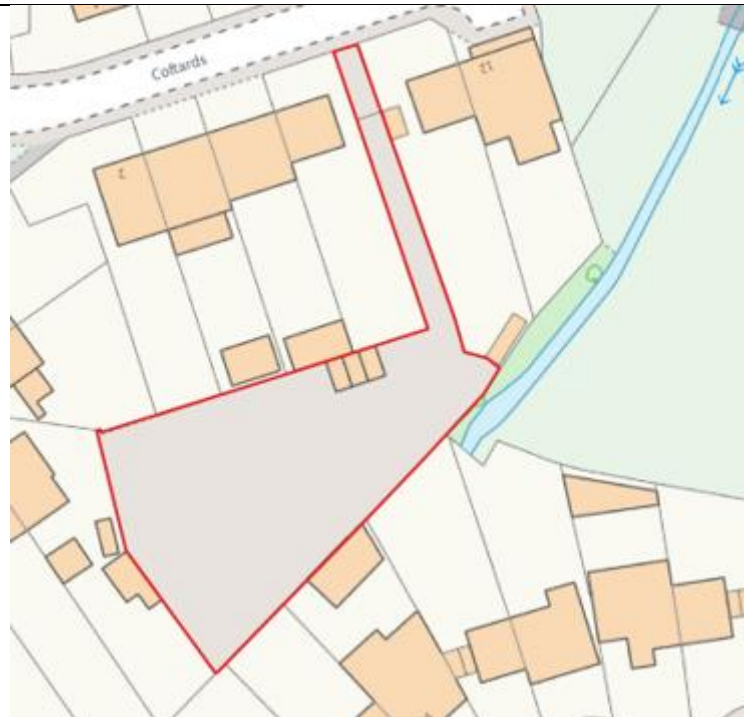

HRA – Assets to be declared as surplus

Address	Plan
Weston Road	 <p>The plan shows a site layout with several buildings. A large orange building is on the left, and a grey building is on the right. The grey building is highlighted with a red border. A road labeled 'WESTON ROAD' is visible on the left side of the plan. The plan also shows various green spaces and other structures.</p>

Mansel Close

**Spackmans Way
(Multiple Sites)**

1-8 Darvills Lane

Meadow Road

Coftards

Langley Broom

Fosters Path

**Long Readings
(Multiple)**