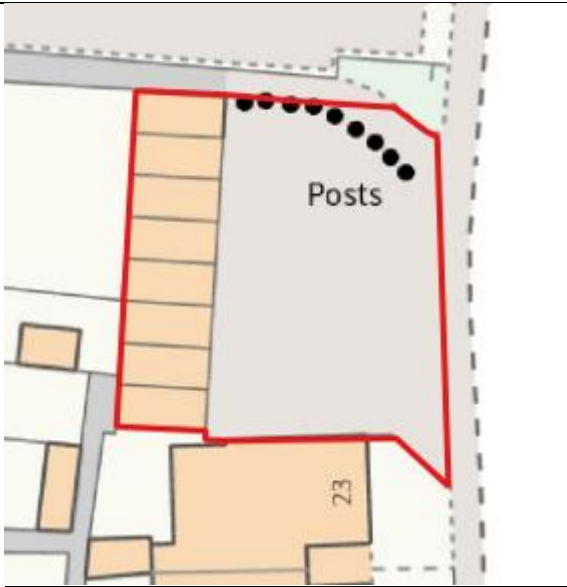

HRA – Assets to be declared as surplus

Address	Plan
Weston Road	 <p>The plan shows a site layout with several buildings. A large orange building is on the left, and a grey building is on the right. The grey building is highlighted with a red border. A road labeled 'WESTON ROAD' is visible on the left side of the plan. The plan also shows various green spaces and other structures.</p>

Mansel Close

**Spackmans Way
(Multiple Sites)**

1-8 Darvills Lane

Meadow Road

Coftards

Langley Broom

Fosters Path

**Long Readings
(Multiple)**