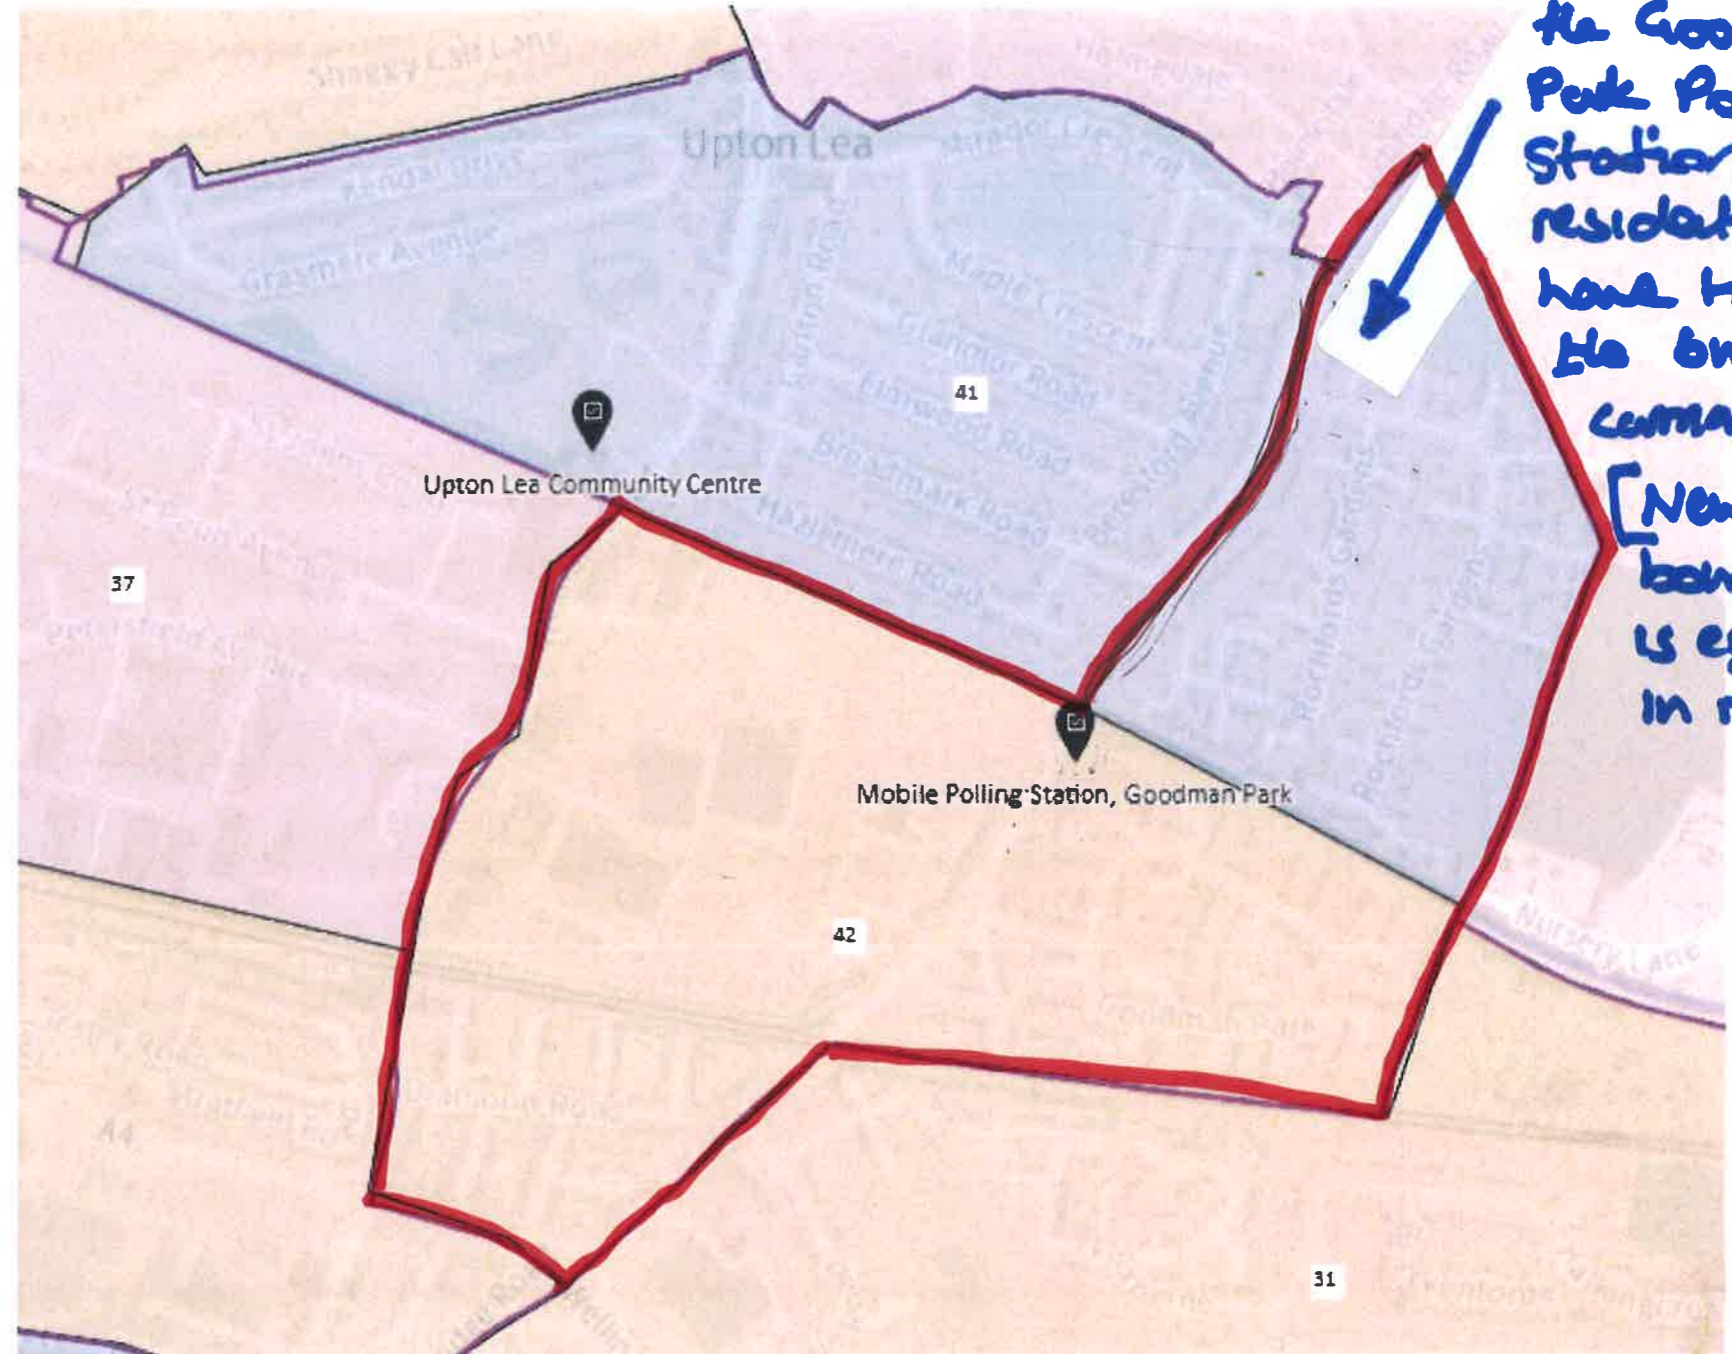

Upton Lea Ward

We suggest Rochford's Gardens is added to PD 42 (UPB) and shares the Goodman Park Polling Station, so residents don't have to cross the busy dual carriageway

[New PD boundary is edged in red]

PD No.	Polling District	Polling Place	No. of Electors	Status
41	UPA	Upton Lea Community Centre, Wexham Road, SL2 5JW	3798	Existing
42	UPB	Mobile Unit (portacabin), Goodman Park, SL2	1597	Existing

Total electors: 5395