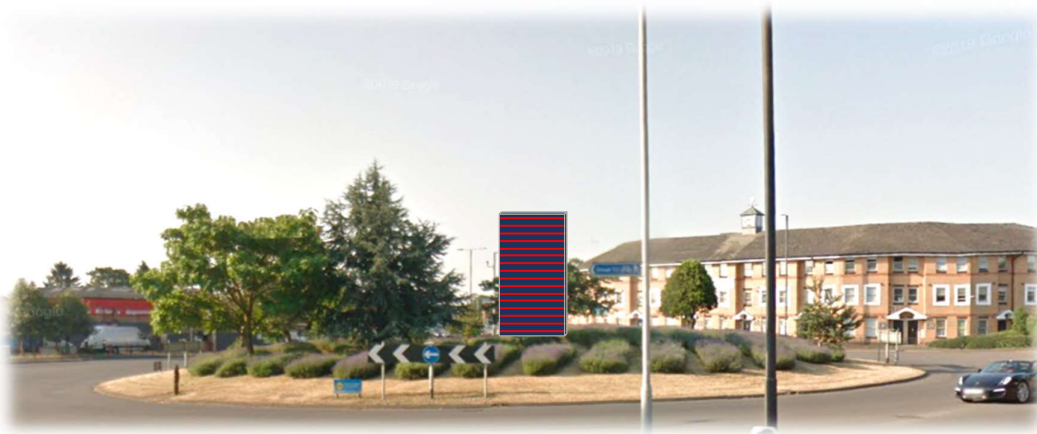

Digital Signage Project

Suggested locations and sign types – **A355 Farnham Road.**

1) **A355 south bound - east side before school**

2) **A355 south bound – both sides side after school**

3) **A355 Northern Rd. roundabout - large double sided monolith**

4) A355 south bound – both sides nr. Lidl