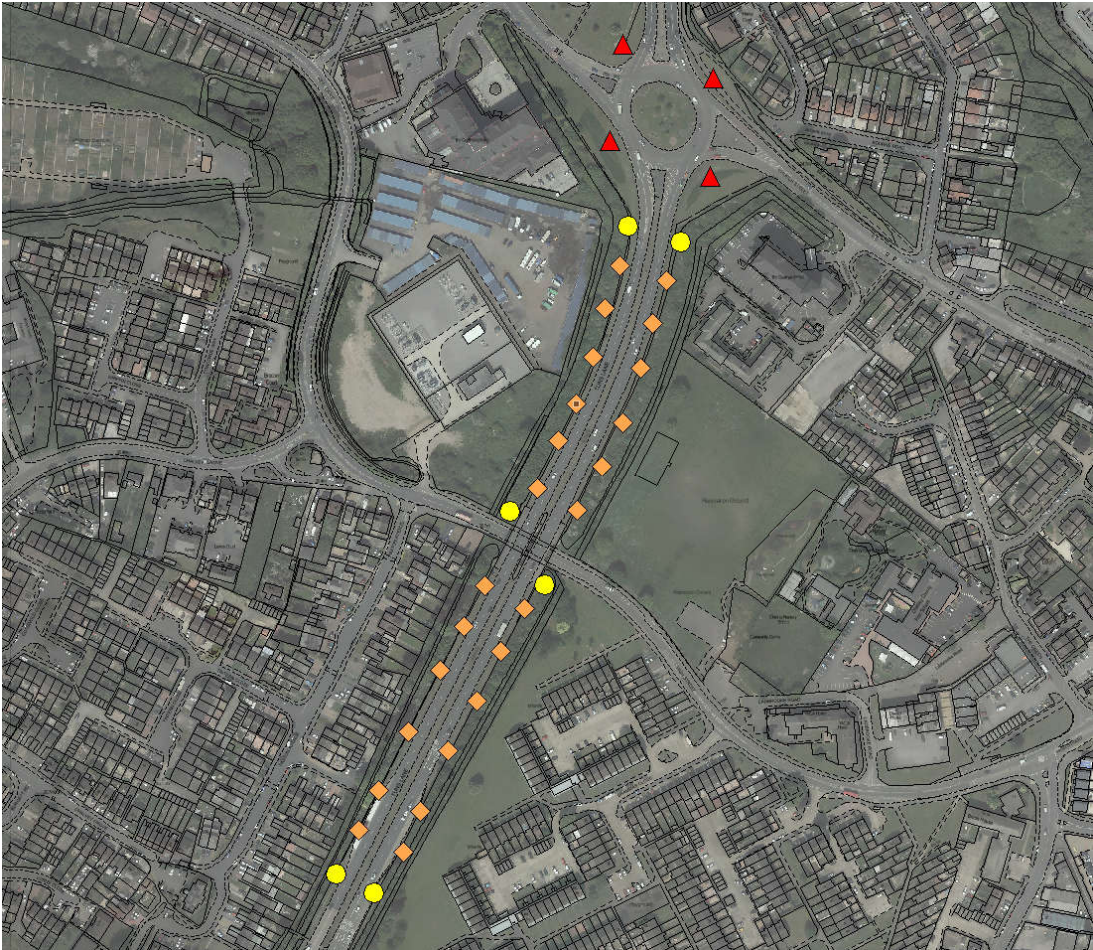

Site M4 Tuns Lane to Copthorne Roundabout

Site Western Slough Huntercombe Roundabout