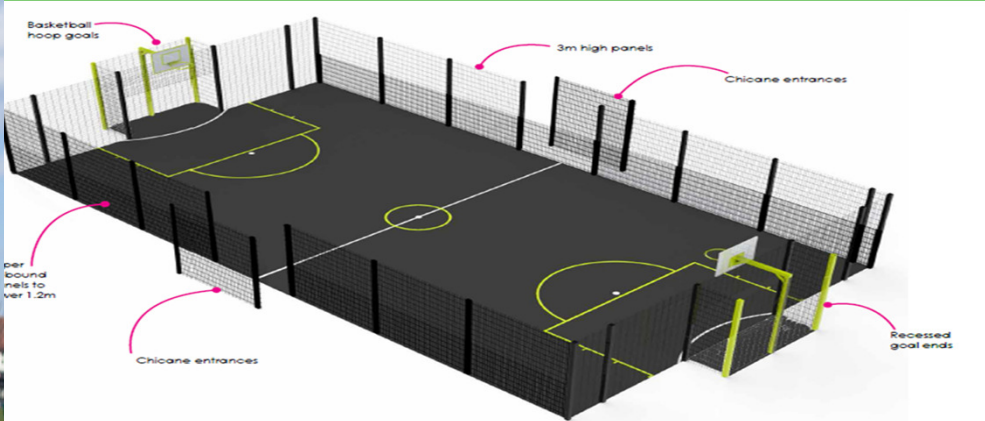

Local neighbourhood facilities